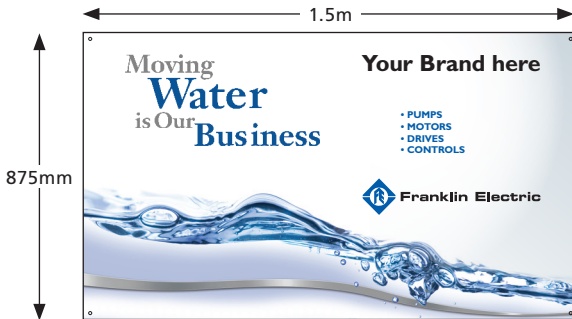

Co-branded Exterior Signage Specification Sheet

Vinyl Sign with Eyelets (Indoor/Outdoor Use)

FE754 WV1

FE754 WV2

FE754 WV3

Permanent Rigid Outdoor Sign (UV Rated)

FE754 WR1

FE754 WR2