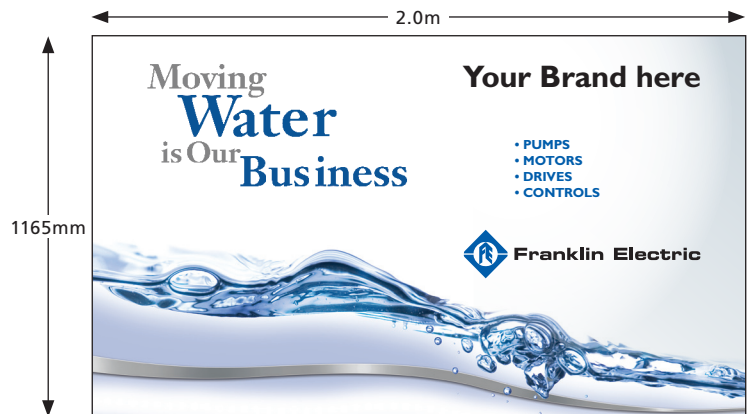

Co-branded Exterior Signage Specification Sheet

Vinyl Sign with Eyelets (Indoor/Outdoor Use)

FE754 WV1

FE754 WV2

FE754 WV3

Permanent Rigid Outdoor Sign (UV Rated)

FE754 WR1

FE754 WR2