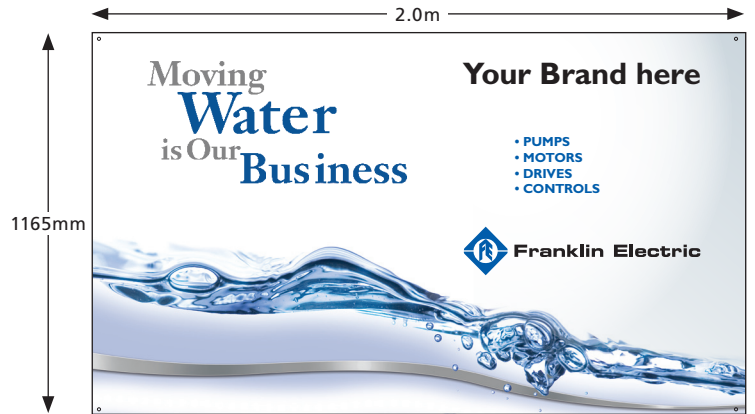

Co-branded Exterior Signage Specification Sheet

Vinyl Sign with Eyelets (Indoor/Outdoor Use)

FE754 WV1

FE754 WV2

FE754 WV3

Permanent Rigid Outdoor Sign (UV Rated)

FE754 WR1

FE754 WR2