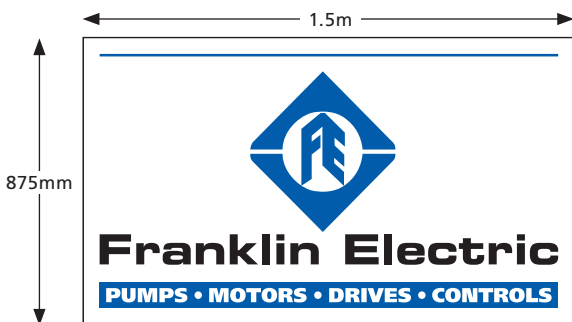

Exterior Signage Specification Sheet

Vinyl Sign with Eyelets (Indoor/Outdoor Use)

Permanent Rigid Outdoor Sign (UV Rated)

FE741VR2