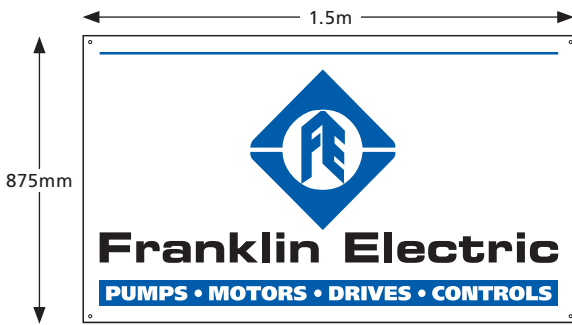

Exterior Signage Specification Sheet

Vinyl Sign with Eyelets (Indoor/Outdoor Use)

FE741 VV1

FE741 VV2

FE741 HV1

FE741 HV2

FE741 HV3

Permanent Rigid Outdoor Sign (UV Rated)