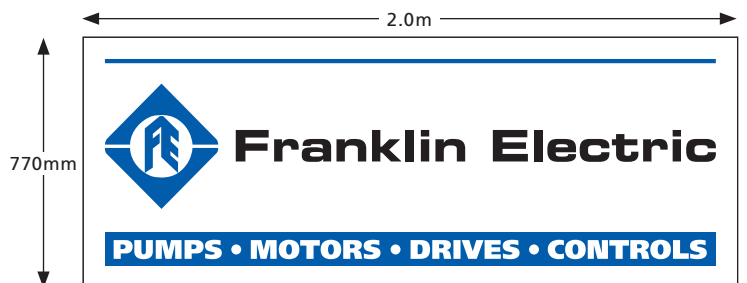

Exterior Signage Specification Sheet

Vinyl Sign with Eyelets (Indoor/Outdoor Use)

Permanent Rigid Outdoor Sign (UV Rated)

FE741 HR3