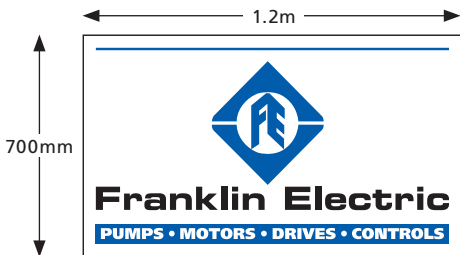

Exterior Signage Specification Sheet

Vinyl Sign with Eyelets (Indoor/Outdoor Use)

FE741 VV1

FE741 VV2

FE741 HV1

FE741 HV2

FE741 HV3

Permanent Rigid Outdoor Sign (UV Rated)