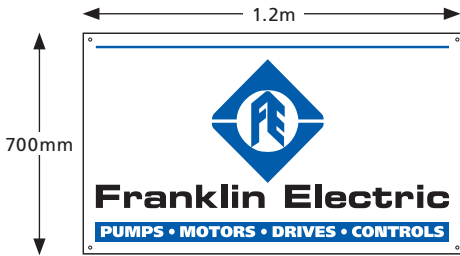

Exterior Signage Specification Sheet

Vinyl Sign with Eyelets (Indoor/Outdoor Use)

FE741 VV1

FE741 VV2

FE741 HV1

FE741 HV2

FE741 HV3

Permanent Rigid Outdoor Sign (UV Rated)