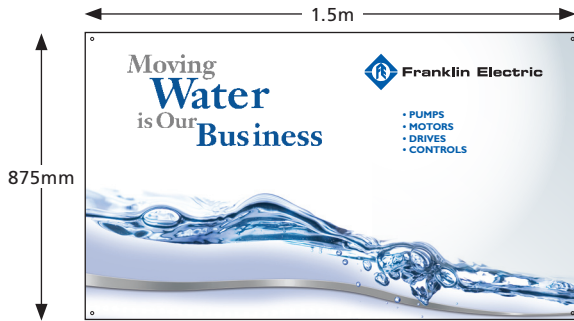

Exterior Signage Specification Sheet

Vinyl Sign with Eyelets (Indoor/Outdoor Use)

FE724 WV1

FE724 WV2

FE724 WV3

Permanent Rigid Outdoor Sign (UV Rated)

FE724 WR1

FE724 WR2