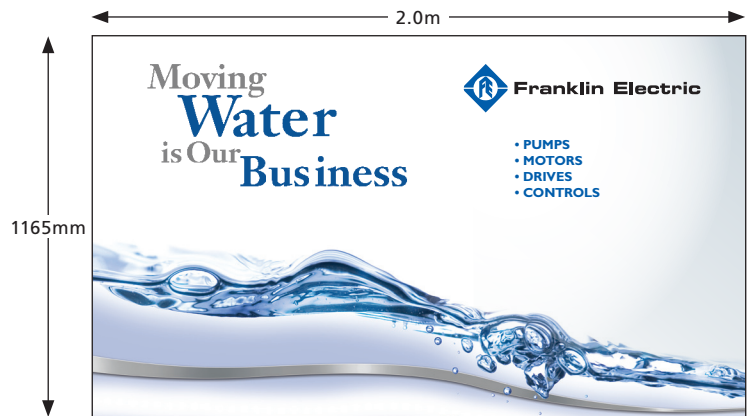

Exterior Signage Specification Sheet

Vinyl Sign with Eyelets (Indoor/Outdoor Use)

FE724 WV1

FE724 WV2

FE724 WV3

Permanent Rigid Outdoor Sign (UV Rated)

FE724 WR1

FE724 WR2