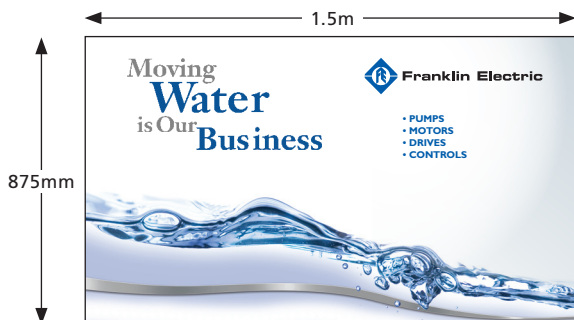

Exterior Signage Specification Sheet

Vinyl Sign with Eyelets (Indoor/Outdoor Use)

FE724 WV1

FE724 WV2

FE724 WV3

Permanent Rigid Outdoor Sign (UV Rated)

FE724 WR1

FE724 WR2